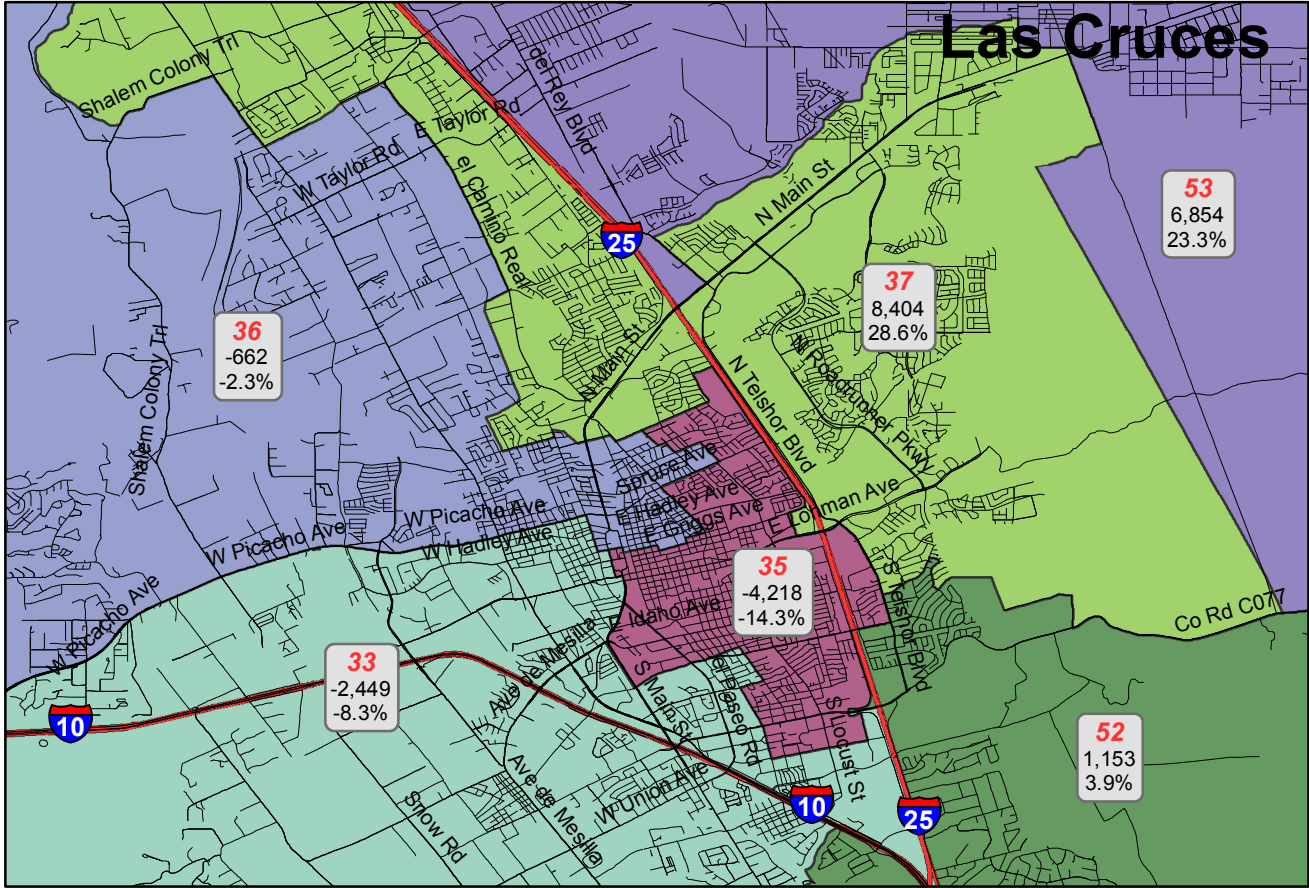

House District Deviation Las Cruces and Santa Fe

Date Created: March 18, 2011

Research & Polling, Inc. distributes this map assuming no liability for any errors, omissions, or inaccuracies in the information provided regardless of the cause in reliance upon any maps.