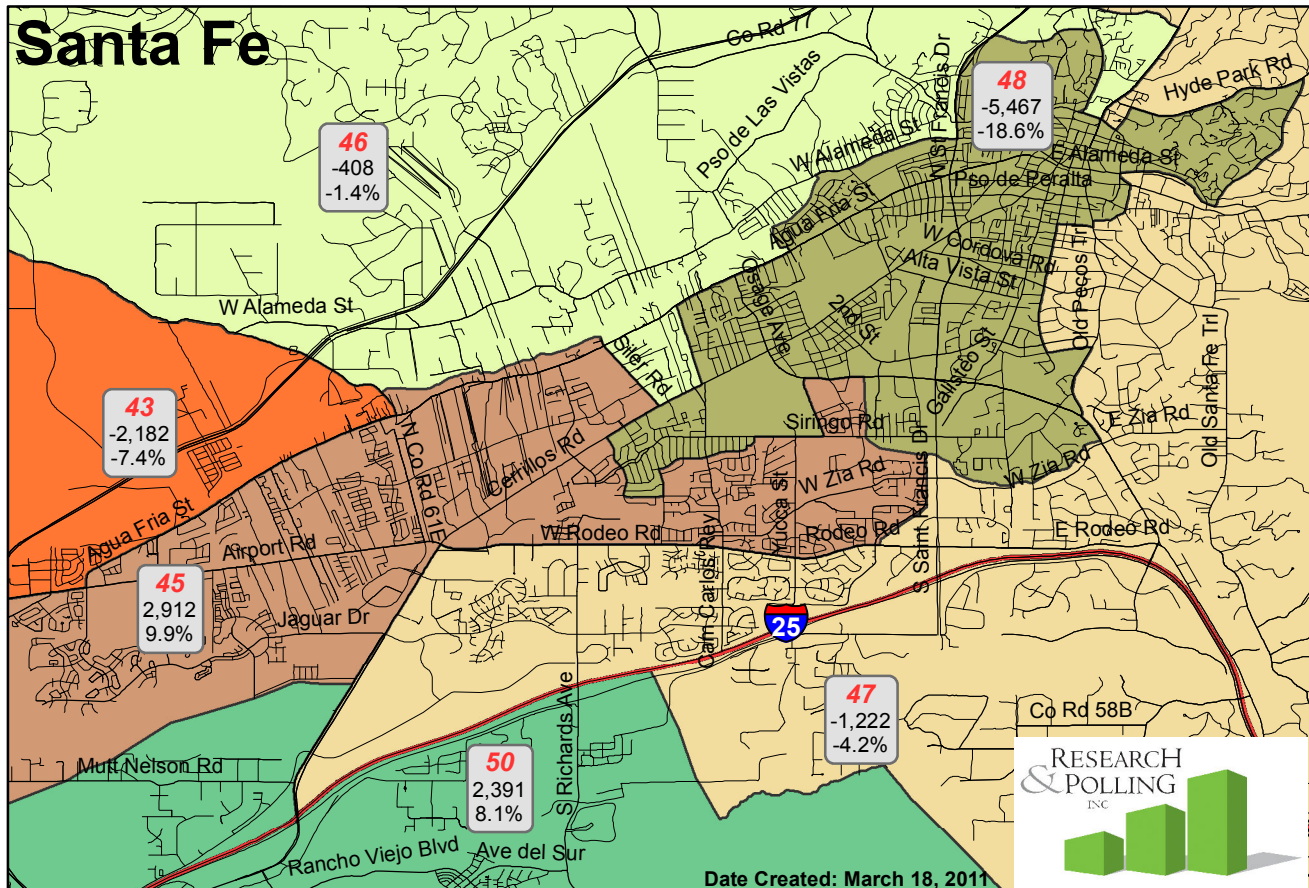

House District Deviation Las Cruces and Santa Fe

Date Created: March 18, 2011

Research & Polling, Inc. distributes this map assuming no liability for any errors, omissions, or inaccuracies in the information provided regardless of the cause in reliance upon any maps.